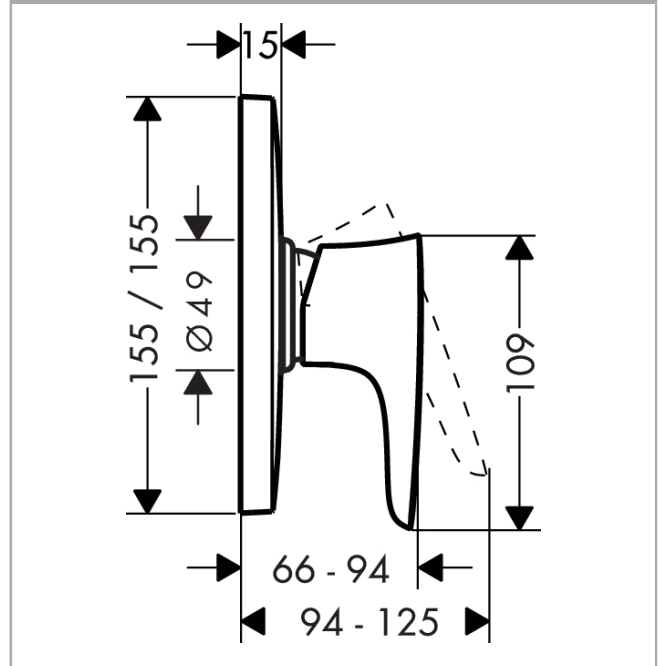

Scale drawing